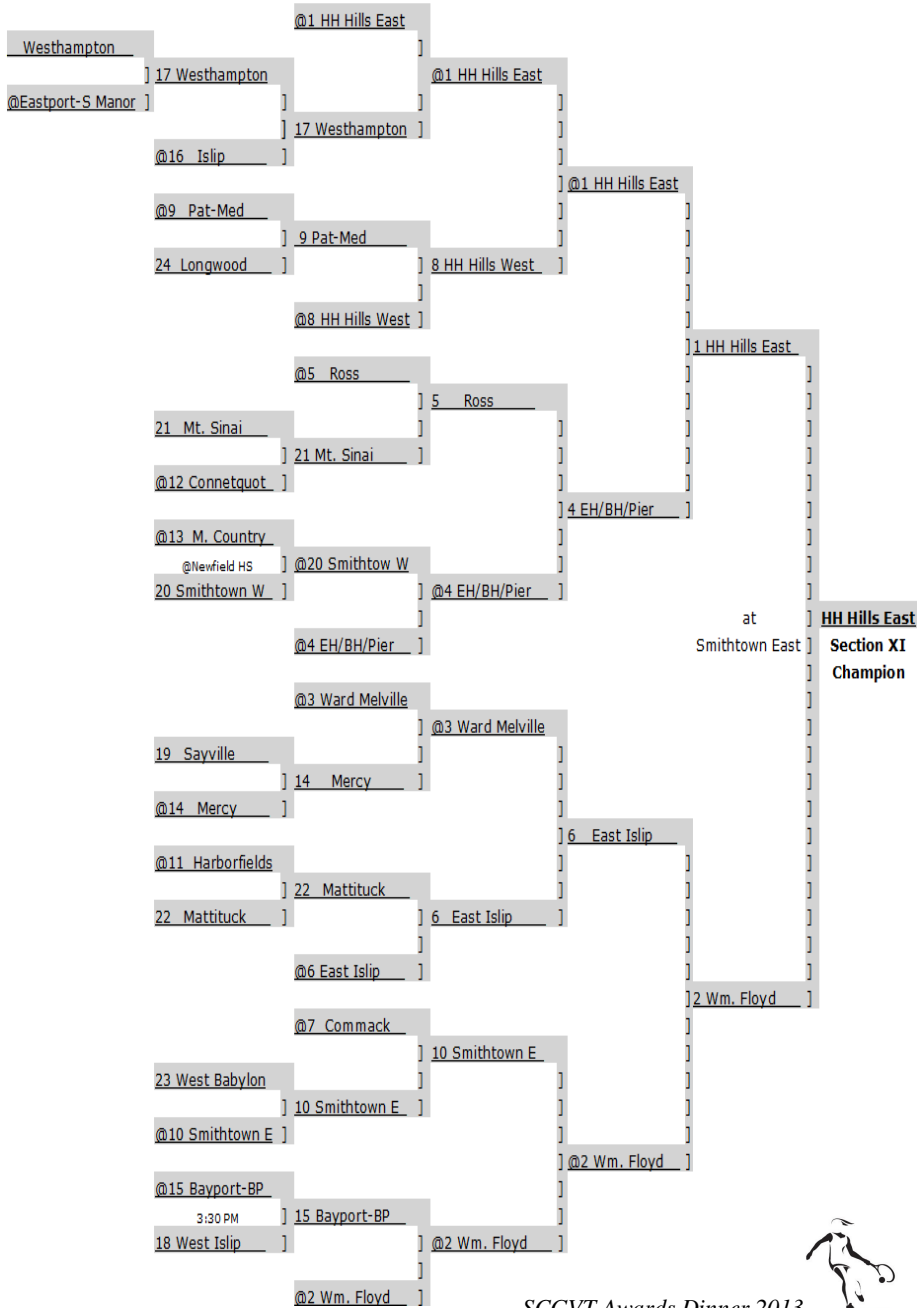

SUFFOLK COUNTY TEAM CHAMPIONSHIP

Thu, Oct 17   **Fri, Oct 18**   **Tue, Oct 22**   **Thu, Oct 24**   **Fri, Oct 25**   **Sat, Oct 26**
Outbracket   at higher seed   at higher seed   at higher seed   at higher seed   2:00 PM
at higher seed   3:00 PM   3:00 PM   3:00 PM   at higher seed   3:00 PM
3:00 PM   3:00 PM

SCGVT Awards Dinner 2013

Suffolk County
Girls Varsity Tennis

Division 2 League 3

All-League

Emma	Benardos	East Islip
Abigail	Dell'Orto	East Islip
Emily	Hyland	East Islip
Rebecca	Schreiner	East Islip
Nicole	Arey	Islip
Allison	Hormann	Islip
Ashley	Mannette	Islip
Tessa	Pinnola	Islip
Sarah	Bunk	Sayville
Kelli	Camp	Sayville
Nicole	DelGaudio	Sayville
Cielle	Pappalardo	Sayville

All-Division

Christina	Hyland	East Islip
Caroline	Darcy	Islip
Faith	Haedrich	Islip
Shannon	Bohman	Sayville
Becca	Grennan	Sayville
Jessica	Klassert	Sayville

All-County

Jess	Breitweg	Connetquot
Heather	Price	Connetquot
Kayla	Reidy	Connetquot
Shelby	Clyne	East Islip
Lauren	Farrell	East Islip
Valli	Mani	East Islip
Justina	Marku	East Islip
Karen	Serina	East Islip
Paige	Liskiewicz	Sayville
Hannah	Niggemeier	Sayville

Division 2 League 4

All-League

Camille	David	Copiague
Isabella	Dusanenko	Copiague
Meagan	Byrne	Deer Park
Nicole	McElroy	Deer Park
Kristy	Vitucci	Deer Park
Cheryl	Posner	North Babylon
Lauren	Zeffer	North Babylon
Michelle	Chen	West Babylon
Shannon	Clancy	West Babylon
Winnie	Wong	West Babylon

SCGVT Awards Dinner 2013

Suffolk County
Girls Varsity Tennis